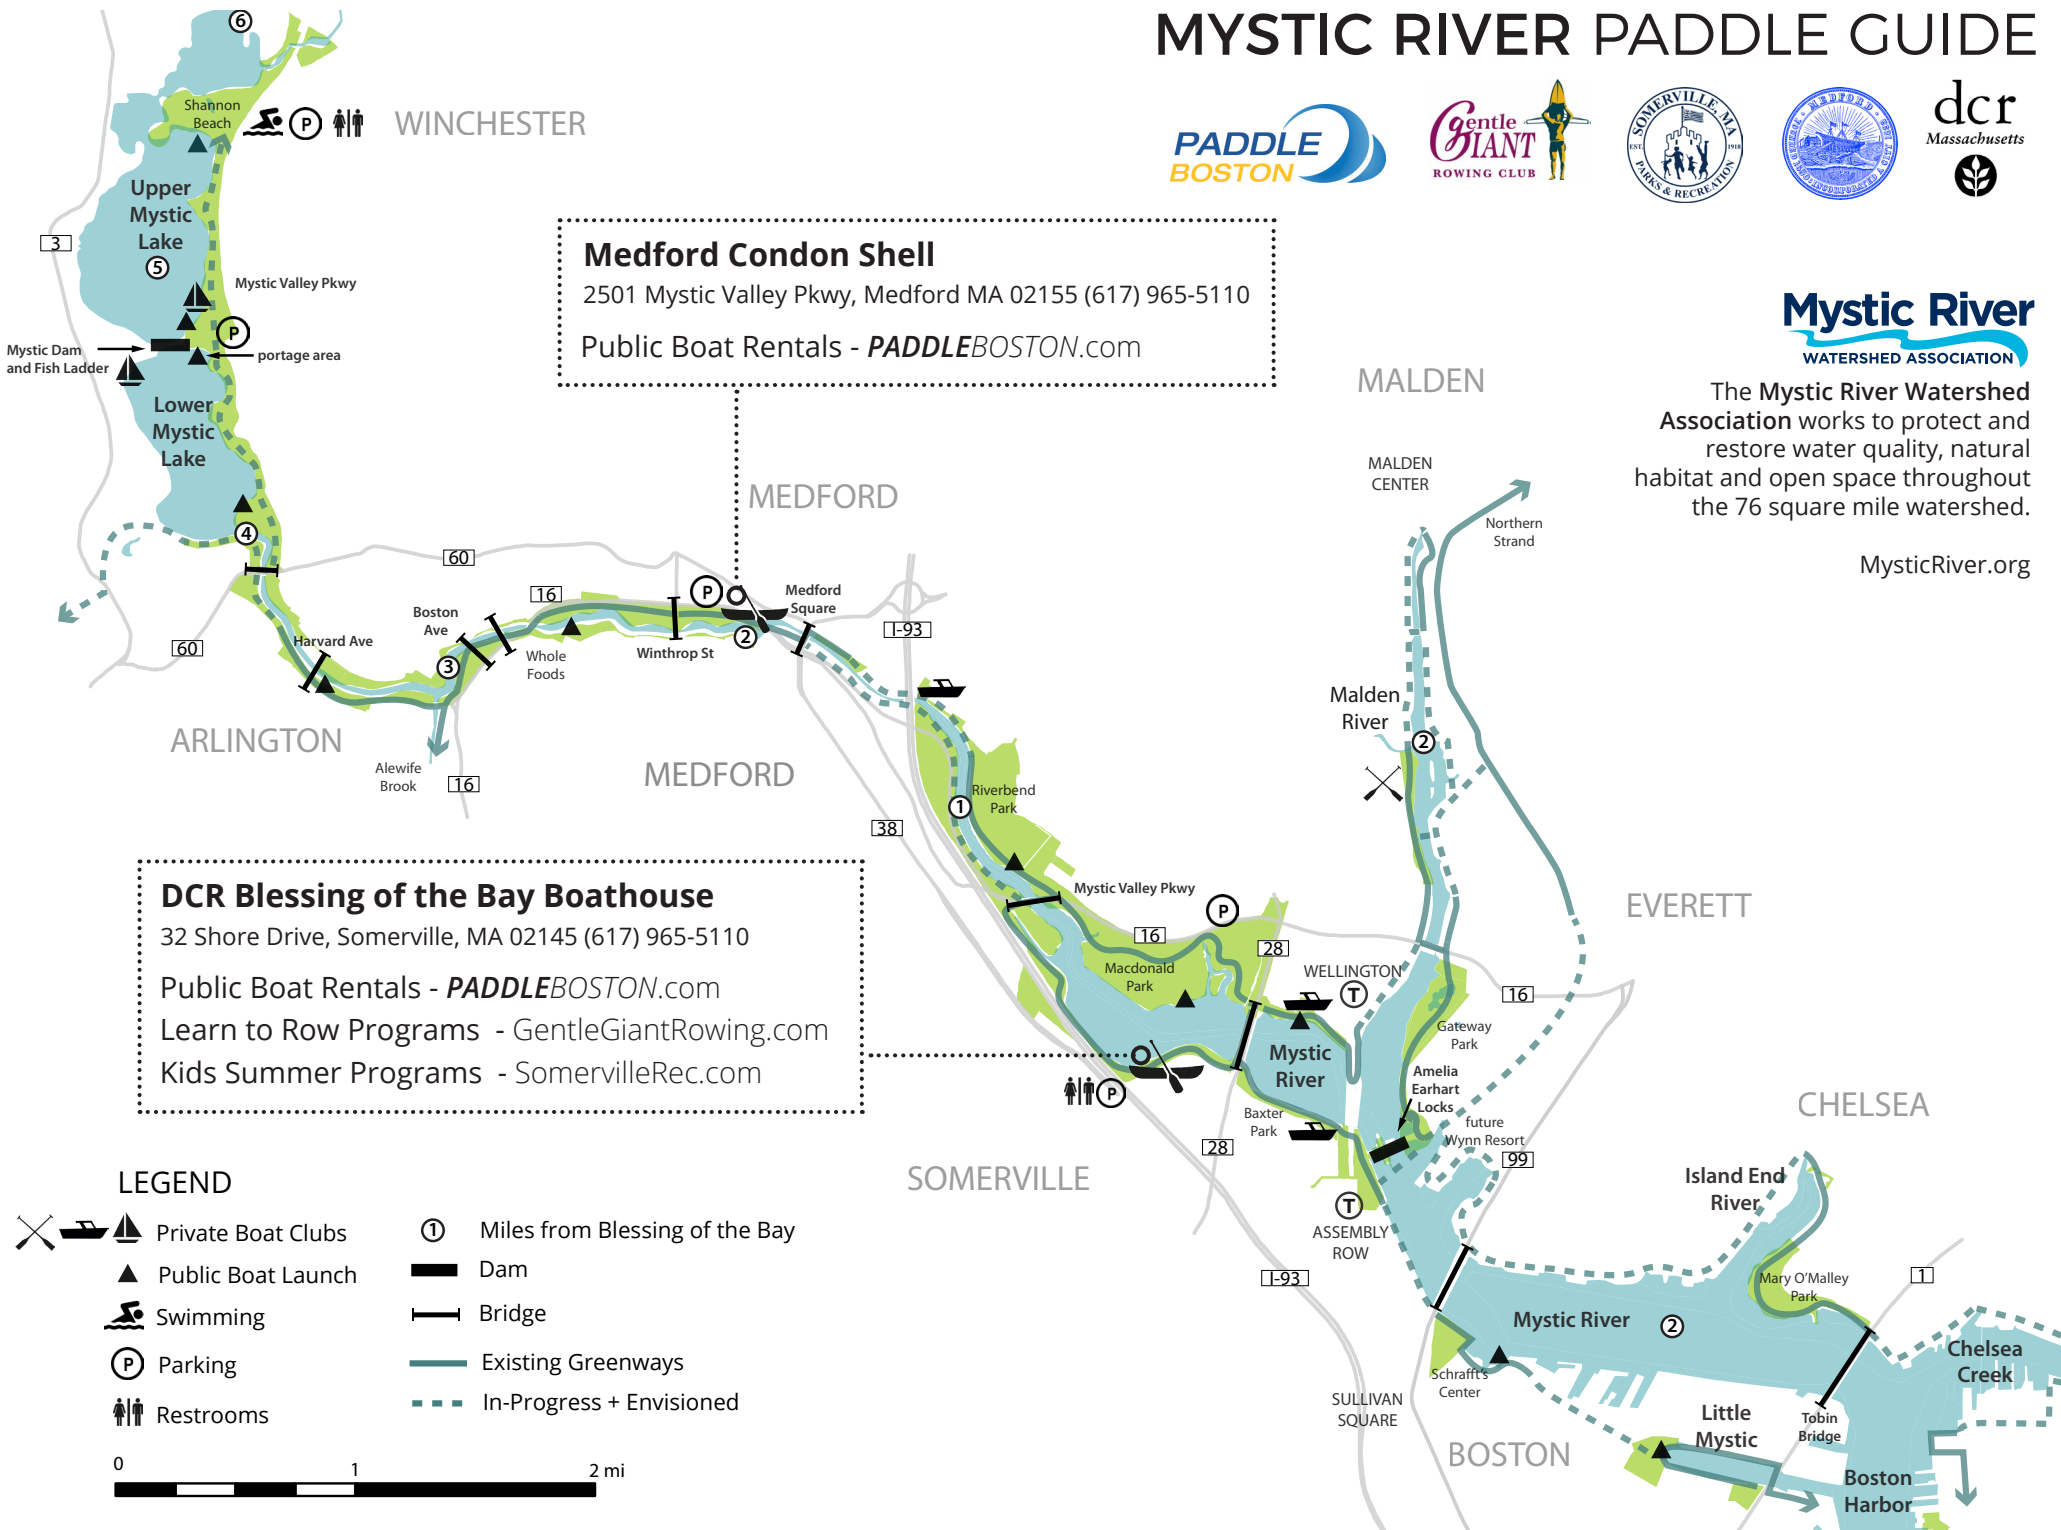

MYSTIC RIVER PADDLE GUIDE

The Mystic River Watershed Association works to protect and restore water quality, natural habitat and open space throughout the 76 square mile watershed.

MysticRiver.org

Medford Condon Shell
 2501 Mystic Valley Pkwy, Medford MA 02155 (617) 965-5110
 Public Boat Rentals - PADDLEBOSTON.com

DCR Blessing of the Bay Boathouse
 32 Shore Drive, Somerville, MA 02145 (617) 965-5110
 Public Boat Rentals - PADDLEBOSTON.com
 Learn to Row Programs - GentleGiantRowing.com
 Kids Summer Programs - SomervilleRec.com

LEGEND

- Private Boat Clubs
- Public Boat Launch
- Swimming
- Parking
- Restrooms
- Miles from Blessing of the Bay
- Dam
- Bridge
- Existing Greenways
- In-Progress + Envisioned